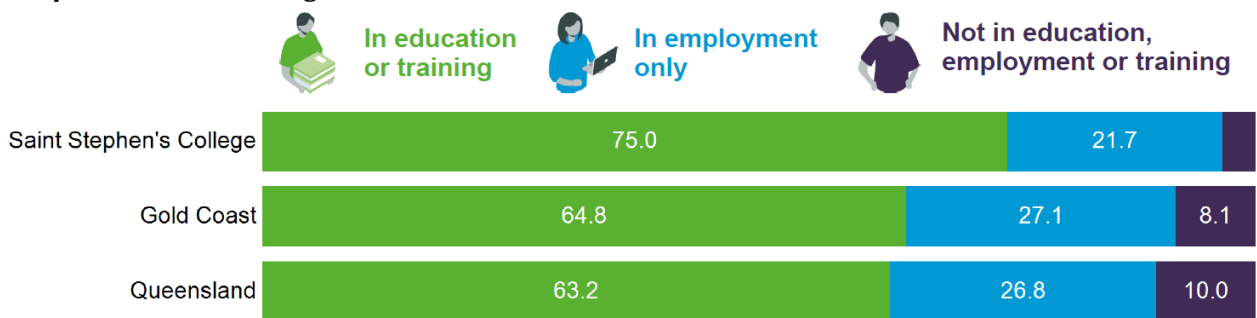

Next Step Survey of 2020 Graduating Students

In the year following graduation the Queensland Education Department surveys students to identify destinations post-secondary school. Almost 62% of our graduates responded to the survey.

96.7% of College graduates were involved in education, training or employment.

Comparison with the Region and State.

Main Destinations by Gender